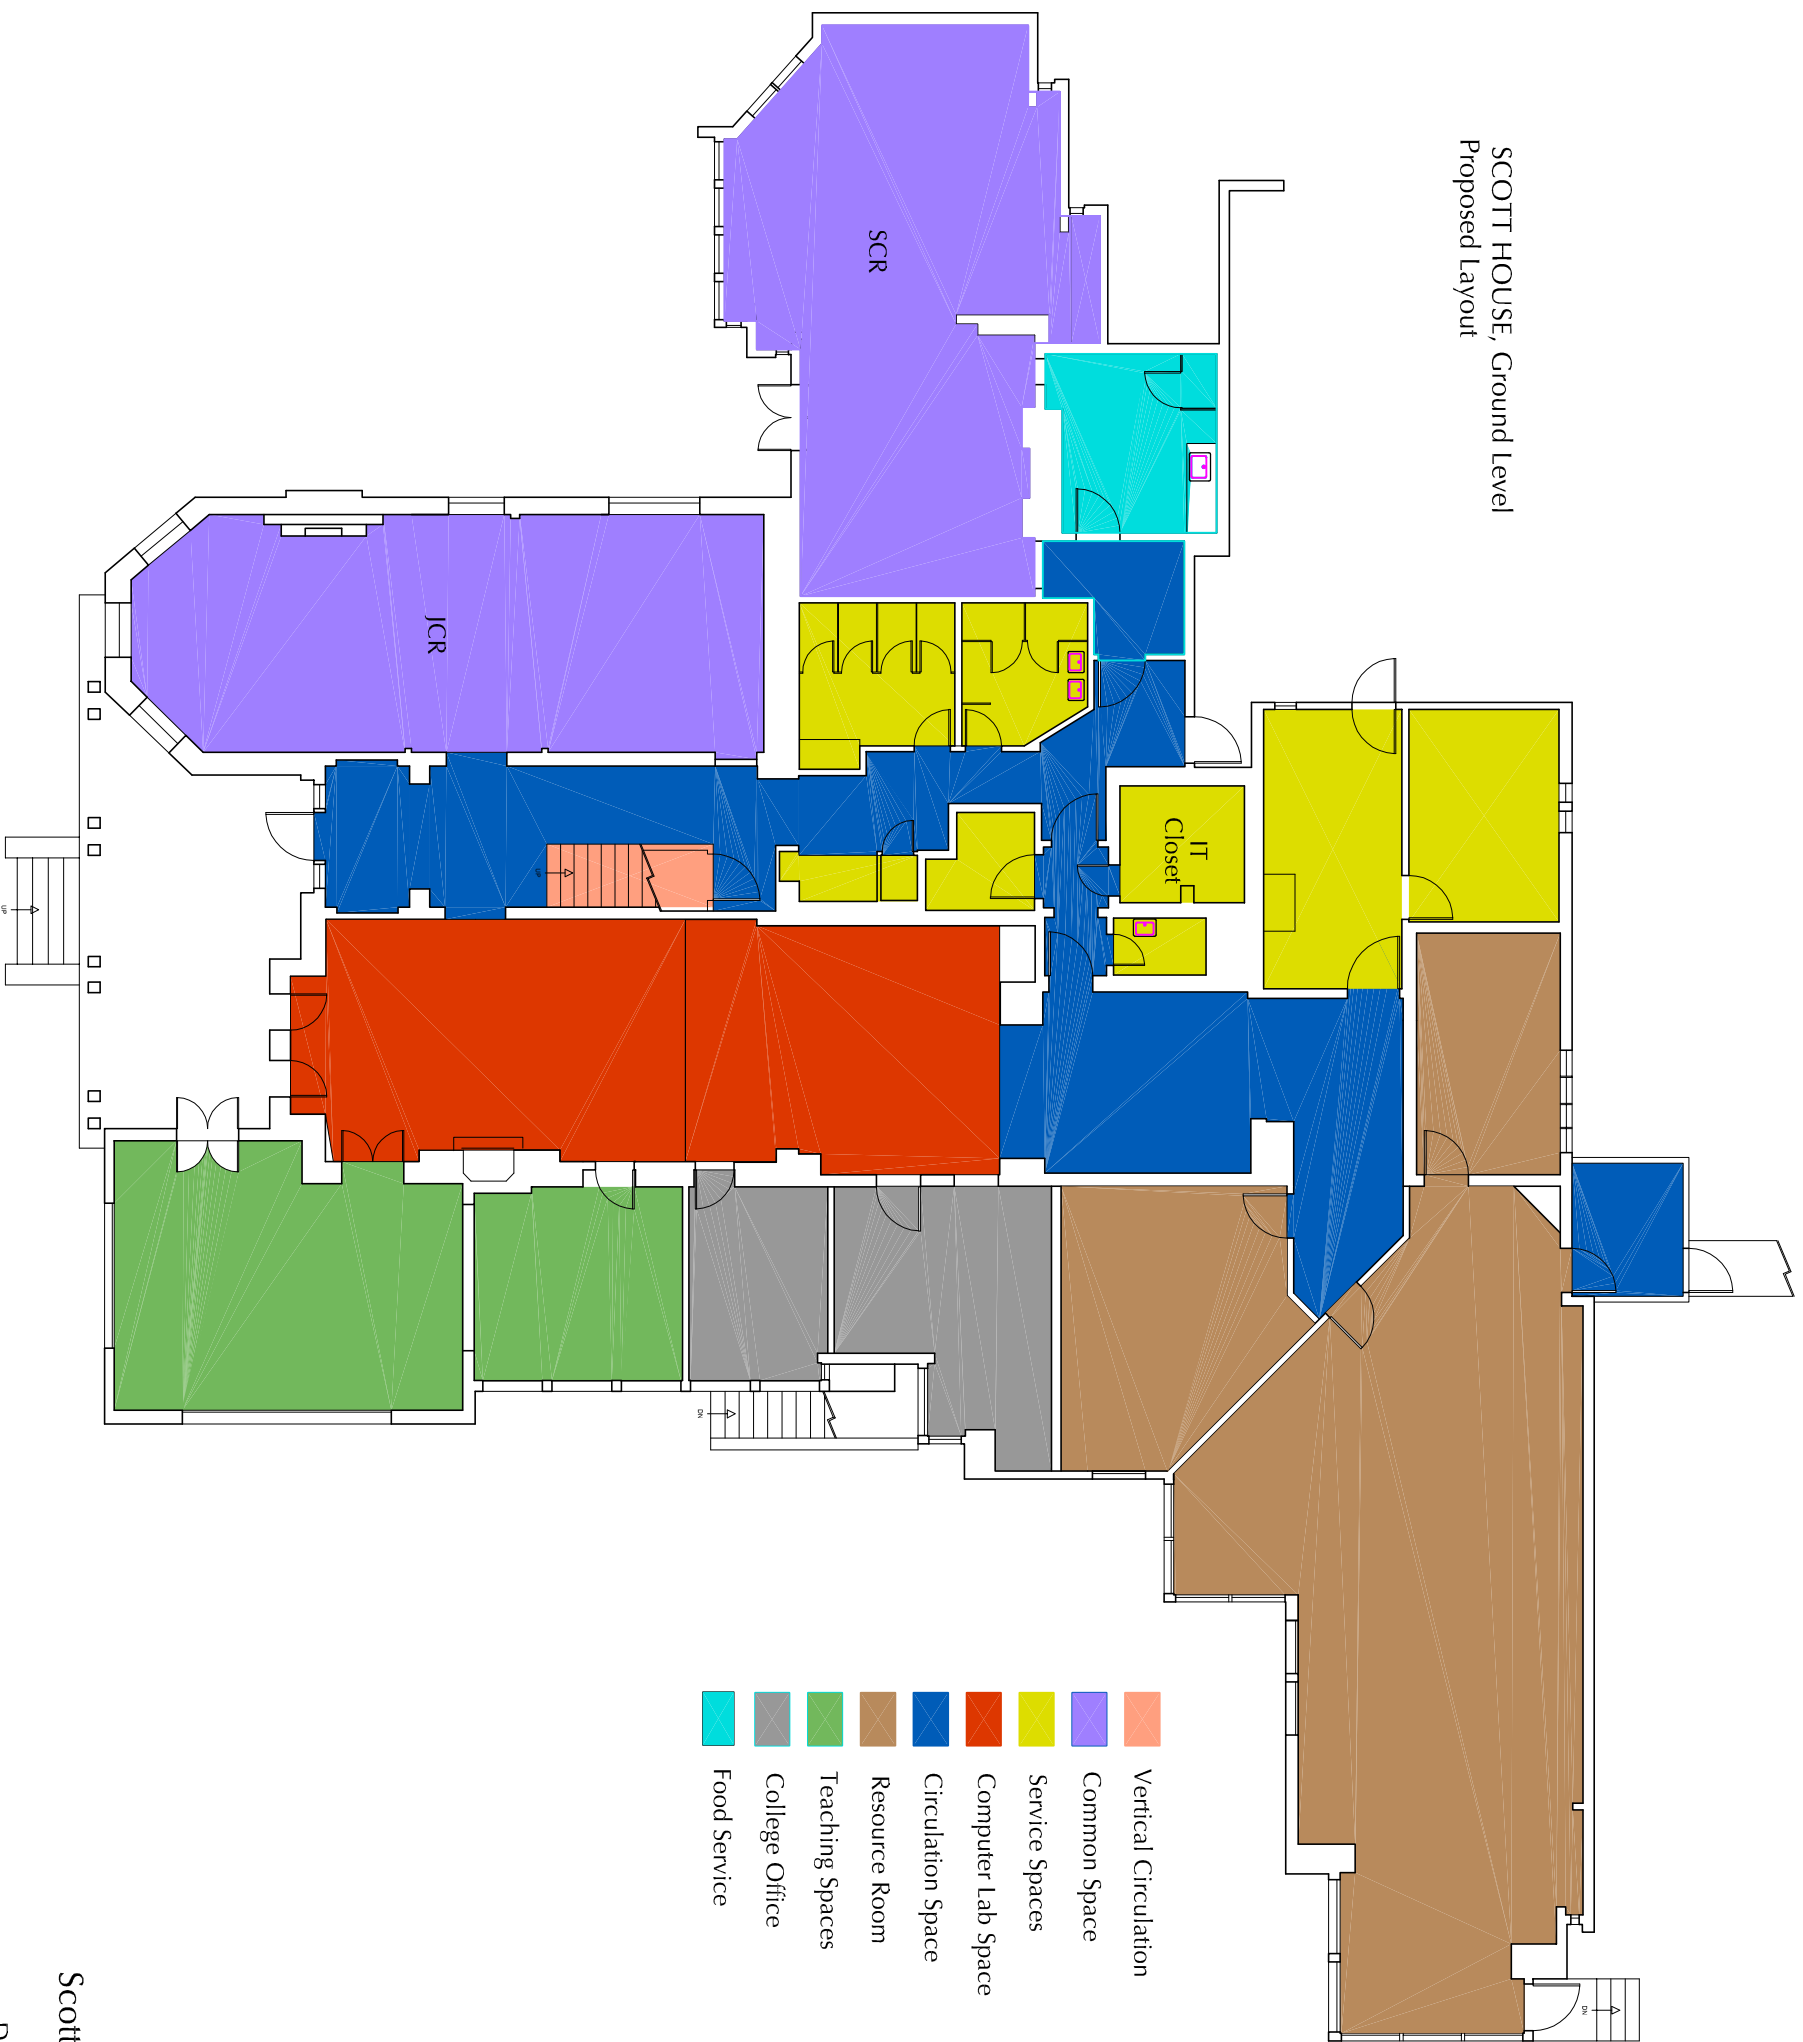

SCOTT HOUSE, Ground Level
Proposed Layout

- Vertical Circulation
- Common Space
- Service Spaces
- Computer Lab Space
- Circulation Space
- Resource Room
- Teaching Spaces
- College Office
- Food Service

FUNCTION	NO.
Common Space	2 UNITS
College Office	2 UNITS
Teaching Spaces	2 UNITS
Computer Labs	2 UNITS
Resource Room	3 UNITS

Scott House Adaptive Re-use

Trail College

Department of Physical Resources

Trent University