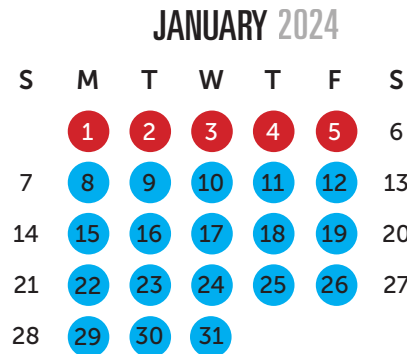

YEAR ONE

2023-2024 CALENDAR

PLEASE NOTE that the timing and sequence of School of Education courses and practicums are tentative and subject to potential change if required by the university and/or our partner school boards. We will endeavor to provide as much advance warning as possible in the event of any changes.

- No Classes/No Practicum
- In Class
- Practicum
- Foundations Week
- Professional Events Week: Part 1
- Professional Events Week: Part 2
- I/S Supporting Literacy
- P/J Supporting Literacy

- Start Date: **Tues. Sept. 5, 2023**
(Sept. 5-8: Foundations Week)
- Alternative Settings Placement
(Dates TBA)
- Academic Year ends **Fri. April 26, 2023**

- Start Date: **Tues. Sept. 5, 2023**
(Sept. 5-8: Observation Week)
- Academic Year ends **Fri. April 26, 2023**