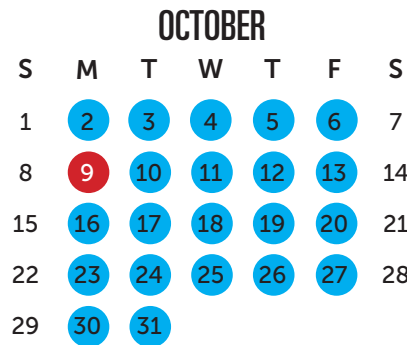

YEAR ONE

2023-2024 CALENDAR

PLEASE NOTE that the timing and sequence of School of Education courses and practicums are tentative and subject to potential change if required by the university and/or our partner school boards. We will endeavor to provide as much advance warning as possible in the event of any changes.

- No Classes/No Practicum
- In Class
- Practicum
- Foundations Week
- Professional Events Week: Part 1
- Professional Events Week: Part 2
- I/S Supporting Literacy
- P/J Supporting Literacy

- Start Date: **Tues. Sept. 5, 2023**
(Sept. 5-8: Foundations Week)
- Alternative Settings Placement
(Dates TBA)
- Academic Year ends **Fri. April 26, 2023**