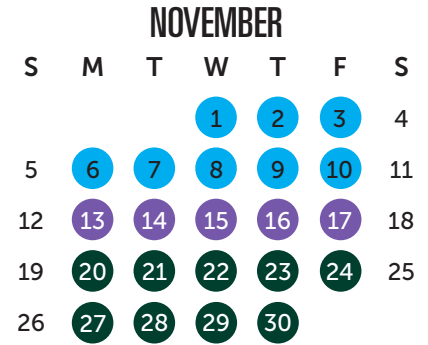

YEAR ONE

2023-2024 CALENDAR

PLEASE NOTE that the timing and sequence of School of Education courses and practicums are tentative and subject to potential change if required by the university and/or our partner school boards. We will endeavor to provide as much advance warning as possible in the event of any changes.

- No Classes/No Practicum
- In Class
- Practicum
- Foundations Week
- Professional Events Week: Part 1
- Professional Events Week: Part 2
- I/S Supporting Literacy
- P/J Supporting Literacy

- Start Date: **Tues. Sept. 5, 2023**
(Sept. 5-8: Foundations Week)
- Alternative Settings Placement
(Dates TBA)
- Academic Year ends **Fri. April 26, 2023**