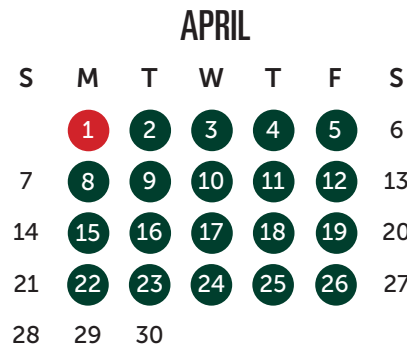

YEAR ONE

2023-2024 CALENDAR

PLEASE NOTE that the timing and sequence of School of Education courses and practicums are tentative and subject to potential change if required by the university and/or our partner school boards. We will endeavor to provide as much advance warning as possible in the event of any changes.

- No Classes/No Practicum
- In Class
- Practicum
- Foundations Week
- Professional Events Week: Part 1
- Professional Events Week: Part 2
- I/S Supporting Literacy
- P/J Supporting Literacy

- Start Date: **Tues. Sept. 5, 2023**
(Sept. 5-8: Foundations Week)
- Alternative Settings Placement
(Dates TBA)
- Academic Year ends **Fri. April 26, 2023**