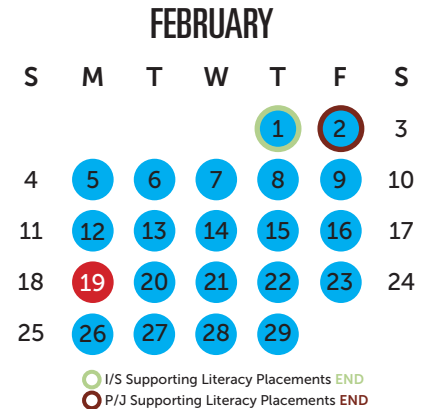

YEAR ONE

2023-2024 CALENDAR

PLEASE NOTE that the timing and sequence of School of Education courses and practicums are tentative and subject to potential change if required by the university and/or our partner school boards. We will endeavor to provide as much advance warning as possible in the event of any changes.

- No Classes/No Practicum
- In Class
- Practicum
- Foundations Week
- Professional Events Week: Part 1
- Professional Events Week: Part 2
- I/S Supporting Literacy
- P/J Supporting Literacy

- Start Date: **Tues. Sept. 5, 2023**
(Sept. 5-8: Foundations Week)
- Alternative Settings Placement
(Dates TBA)
- Academic Year ends **Fri. April 26, 2023**

-- Version Date: Feb. 14, 2023 ---

SCHOOL OF EDUCATION

YEAR TWO

2023-2024 CALENDAR

PLEASE NOTE that the timing and sequence of School of Education courses and practicums are tentative and subject to potential change if required by the university and/or our partner school boards. We will endeavor to provide as much advance warning as possible in the event of any changes.

- Start Date: **Tues. Sept. 5, 2023**
(Sept. 5-8: Observation Week)
- Academic Year ends **Fri. April 26, 2023**