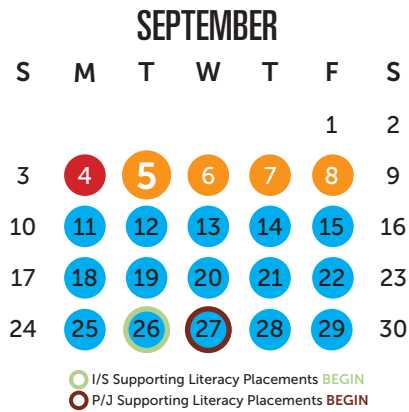

YEAR ONE

2023-2024 CALENDAR

PLEASE NOTE that the timing and sequence of School of Education courses and practicums are tentative and subject to potential change if required by the university and/or our partner school boards. We will endeavor to provide as much advance warning as possible in the event of any changes.

- No Classes/No Practicum
- In Class
- Practicum
- Foundations Week
- Professional Events Week: Part 1
- Professional Events Week: Part 2
- I/S Supporting Literacy
- P/J Supporting Literacy

- Start Date: **Tues. Sept. 5, 2023**
(Sept. 5-8: Foundations Week)
- Alternative Settings Placement
(Dates TBA)
- Academic Year ends **Fri. April 26, 2023**