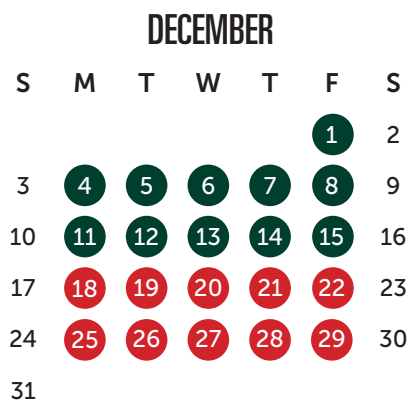

YEAR ONE

2023-2024 CALENDAR

PLEASE NOTE that the timing and sequence of School of Education courses and practicums are tentative and subject to potential change if required by the university and/or our partner school boards. We will endeavor to provide as much advance warning as possible in the event of any changes.

- No Classes/No Practicum
- In Class
- Practicum
- Foundations Week
- Professional Events Week: Part 1
- Professional Events Week: Part 2
- I/S Supporting Literacy
- P/J Supporting Literacy

- Start Date: **Tues. Sept. 5, 2023**
(Sept. 5-8: Foundations Week)
- Alternative Settings Placement
(Dates TBA)
- Academic Year ends **Fri. April 26, 2023**