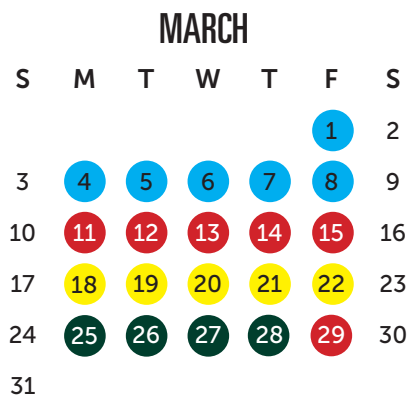

YEAR ONE

2023-2024 CALENDAR

PLEASE NOTE that the timing and sequence of School of Education courses and practicums are tentative and subject to potential change if required by the university and/or our partner school boards. We will endeavor to provide as much advance warning as possible in the event of any changes.

- No Classes/No Practicum
- In Class
- Practicum
- Foundations Week
- Professional Events Week: Part 1
- Professional Events Week: Part 2
- I/S Supporting Literacy
- P/J Supporting Literacy

- Start Date: **Tues. Sept. 5, 2023**
(Sept. 5-8: Foundations Week)
- Alternative Settings Placement
(Dates TBA)
- Academic Year ends **Fri. April 26, 2023**