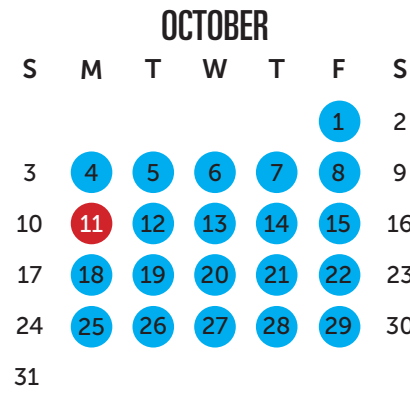

YEAR ONE

2021-2022 CALENDAR

PLEASE NOTE that the timing and sequence of School of Education courses and practicums in 2021-2022 are tentative and subject to potential change due to the circumstances of the Covid-19 pandemic. We will endeavor to provide as much advance warning as possible in the event of any changes.

- No Classes/No Practicum
- In Class
- Practicum
- Mandatory Orientation Week
- Foundations Week
- Professional Events Week
- I/S Supporting Literacy
- P/J Supporting Literacy

- Start Date: **Tues. Sept. 7, 2021**
(Sept.7-10: Mandatory Orientation Week)
- Alternative Settings Placement
(Dates TBA)
- Academic Year ends **Fri. April 29, 2022**