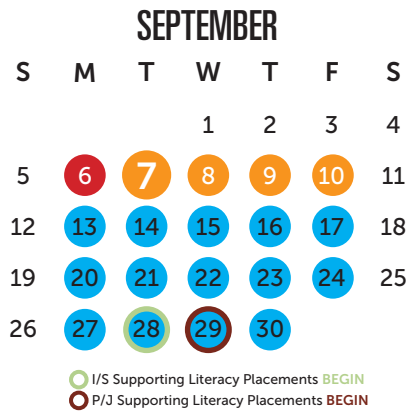

YEAR ONE

2021-2022 CALENDAR

PLEASE NOTE that the timing and sequence of School of Education courses and practicums in 2021-2022 are tentative and subject to potential change due to the circumstances of the Covid-19 pandemic. We will endeavor to provide as much advance warning as possible in the event of any changes.

- No Classes/No Practicum
- In Class
- Practicum
- Mandatory Orientation Week
- Foundations Week
- Professional Events Week
- I/S Supporting Literacy
- P/J Supporting Literacy

- Start Date: **Tues. Sept. 7, 2021**
(Sept.7-10: Mandatory Orientation Week)
- Alternative Settings Placement
(Dates TBA)
- Academic Year ends **Fri. April 29, 2022**

--- Version Date: Sept. 1, 2021 ---

SCHOOL OF EDUCATION

YEAR TWO

2021-2022 CALENDAR

PLEASE NOTE that the timing and sequence of School of Education courses and practicums in 2021-2022 are tentative and subject to potential change due to the circumstances of the Covid-19 pandemic. We will endeavor to provide as much advance warning as possible in the event of any changes.