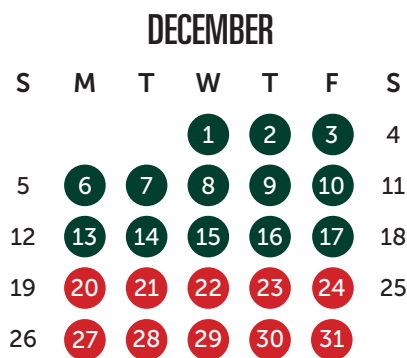

YEAR ONE

2021-2022 CALENDAR

PLEASE NOTE that the timing and sequence of School of Education courses and practicums in 2021-2022 are tentative and subject to potential change due to the circumstances of the Covid-19 pandemic. We will endeavor to provide as much advance warning as possible in the event of any changes.

- No Classes/No Practicum
- In Class
- Practicum
- Mandatory Orientation Week
- Foundations Week
- Professional Events Week
- I/S Supporting Literacy
- P/J Supporting Literacy

- Start Date: **Tues. Sept. 7, 2021**
(Sept.7-10: Mandatory Orientation Week)
- Alternative Settings Placement
(Dates TBA)
- Academic Year ends **Fri. April 29, 2022**