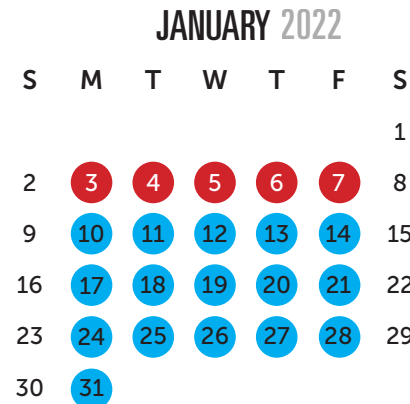

YEAR ONE

2021-2022 CALENDAR

PLEASE NOTE that the timing and sequence of School of Education courses and practicums in 2021-2022 are tentative and subject to potential change due to the circumstances of the Covid-19 pandemic. We will endeavor to provide as much advance warning as possible in the event of any changes.

- No Classes/No Practicum
- In Class
- Practicum
- Mandatory Orientation Week
- Foundations Week
- Professional Events Week
- I/S Supporting Literacy
- P/J Supporting Literacy

- Start Date: **Tues. Sept. 7, 2021**
(Sept.7-10: Mandatory Orientation Week)
- Alternative Settings Placement
(Dates TBA)
- Academic Year ends **Fri. April 29, 2022**