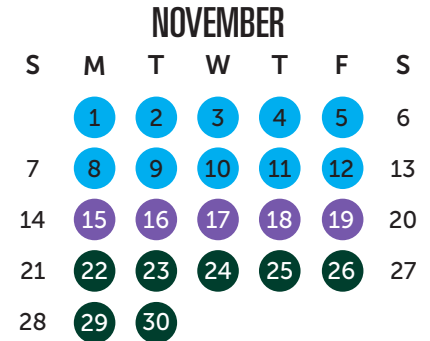

YEAR ONE

2021-2022 CALENDAR

PLEASE NOTE that the timing and sequence of School of Education courses and practicums in 2021-2022 are tentative and subject to potential change due to the circumstances of the Covid-19 pandemic. We will endeavor to provide as much advance warning as possible in the event of any changes.

- No Classes/No Practicum
- In Class
- Practicum
- Mandatory Orientation Week
- Foundations Week
- Professional Events Week
- I/S Supporting Literacy
- P/J Supporting Literacy

- Start Date: **Tues. Sept. 7, 2021**
(Sept.7-10: Mandatory Orientation Week)
- Alternative Settings Placement
(Dates TBA)
- Academic Year ends **Fri. April 29, 2022**