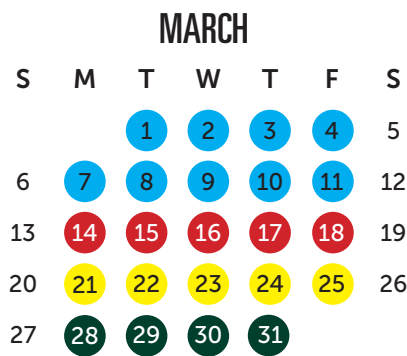

YEAR ONE

2021-2022 CALENDAR

PLEASE NOTE that the timing and sequence of School of Education courses and practicums in 2021-2022 are tentative and subject to potential change due to the circumstances of the Covid-19 pandemic. We will endeavor to provide as much advance warning as possible in the event of any changes.

- No Classes/No Practicum
- In Class
- Practicum
- Mandatory Orientation Week
- Foundations Week
- Professional Events Week
- I/S Supporting Literacy
- P/J Supporting Literacy

- Start Date: **Tues. Sept. 7, 2021**
(Sept.7-10: Mandatory Orientation Week)
- Alternative Settings Placement
(Dates TBA)
- Academic Year ends **Fri. April 29, 2022**