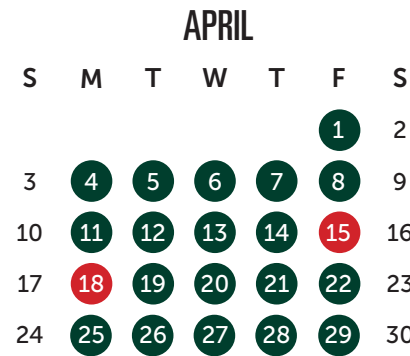

YEAR ONE

2021-2022 CALENDAR

PLEASE NOTE that the timing and sequence of School of Education courses and practicums in 2021-2022 are tentative and subject to potential change due to the circumstances of the Covid-19 pandemic. We will endeavor to provide as much advance warning as possible in the event of any changes.

- No Classes/No Practicum
- In Class
- Practicum
- Mandatory Orientation Week
- Foundations Week
- Professional Events Week
- I/S Supporting Literacy
- P/J Supporting Literacy

- Start Date: **Tues. Sept. 7, 2021**
(Sept.7-10: Mandatory Orientation Week)
- Alternative Settings Placement
(Dates TBA)
- Academic Year ends **Fri. April 29, 2022**