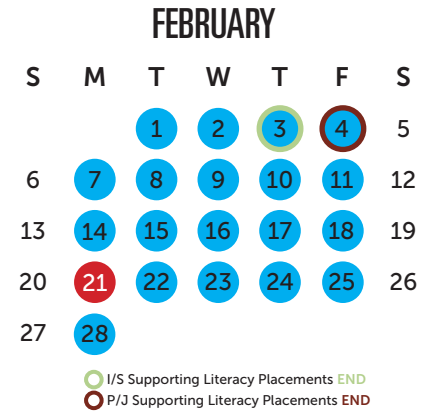

YEAR ONE

2021-2022 CALENDAR

PLEASE NOTE that the timing and sequence of School of Education courses and practicums in 2021-2022 are tentative and subject to potential change due to the circumstances of the Covid-19 pandemic. We will endeavor to provide as much advance warning as possible in the event of any changes.

- No Classes/No Practicum
- In Class
- Practicum
- Mandatory Orientation Week
- Foundations Week
- Professional Events Week
- I/S Supporting Literacy
- P/J Supporting Literacy

- Start Date: **Tues. Sept. 7, 2021**
(Sept.7-10: Mandatory Orientation Week)
- Alternative Settings Placement
(Dates TBA)
- Academic Year ends **Fri. April 29, 2022**

--- Version Date: Sept. 1, 2021 ---

SCHOOL OF EDUCATION

YEAR TWO

2021-2022 CALENDAR

PLEASE NOTE that the timing and sequence of School of Education courses and practicums in 2021-2022 are tentative and subject to potential change due to the circumstances of the Covid-19 pandemic. We will endeavor to provide as much advance warning as possible in the event of any changes.