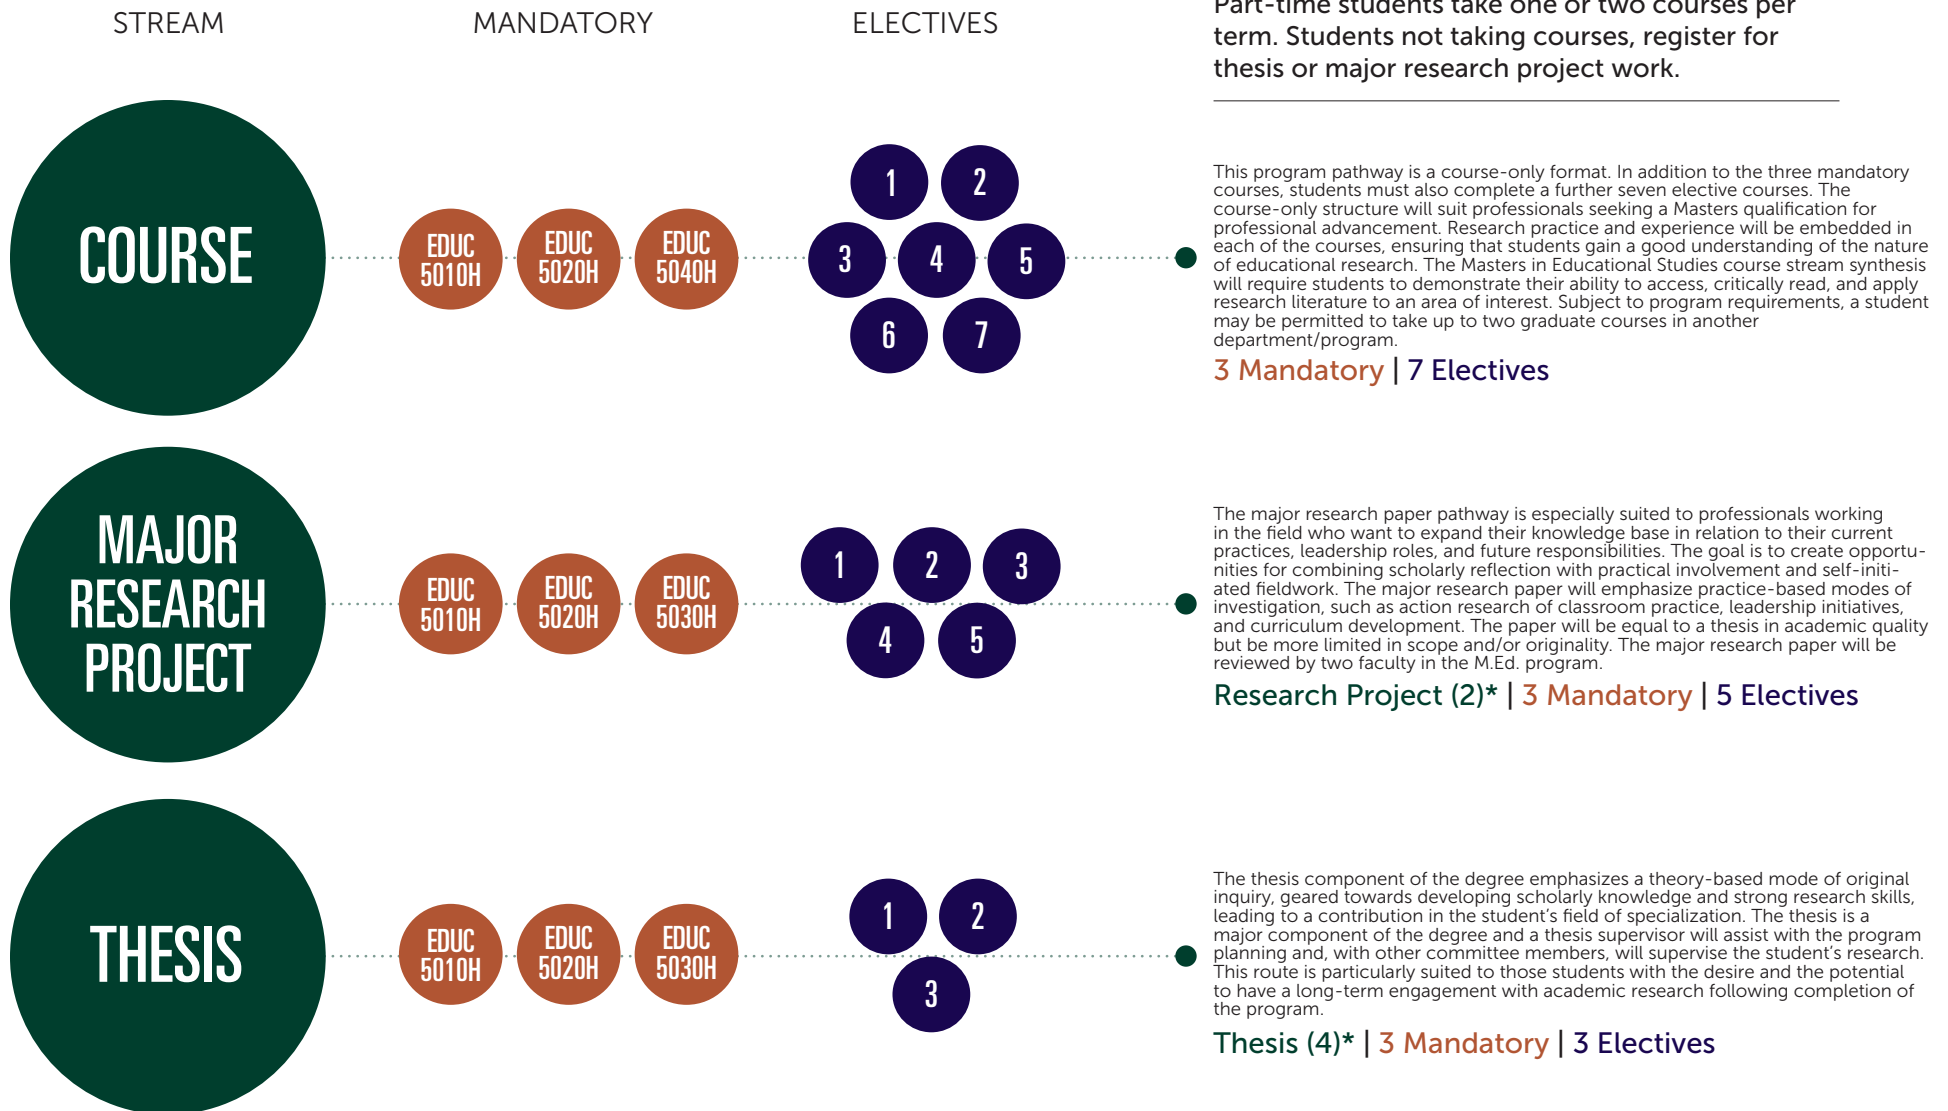

MASTER OF EDUCATION PATHWAY

- Courses in the Fall and Winter terms take place on-site, with some online options.
- Courses generally run 1 evening a week, 6pm-9pm, over a 12 week period, plus an additional reading week.
- Summer courses are offered in a variety of formats ranging from weekly meetings to condensed one or two week blocks.