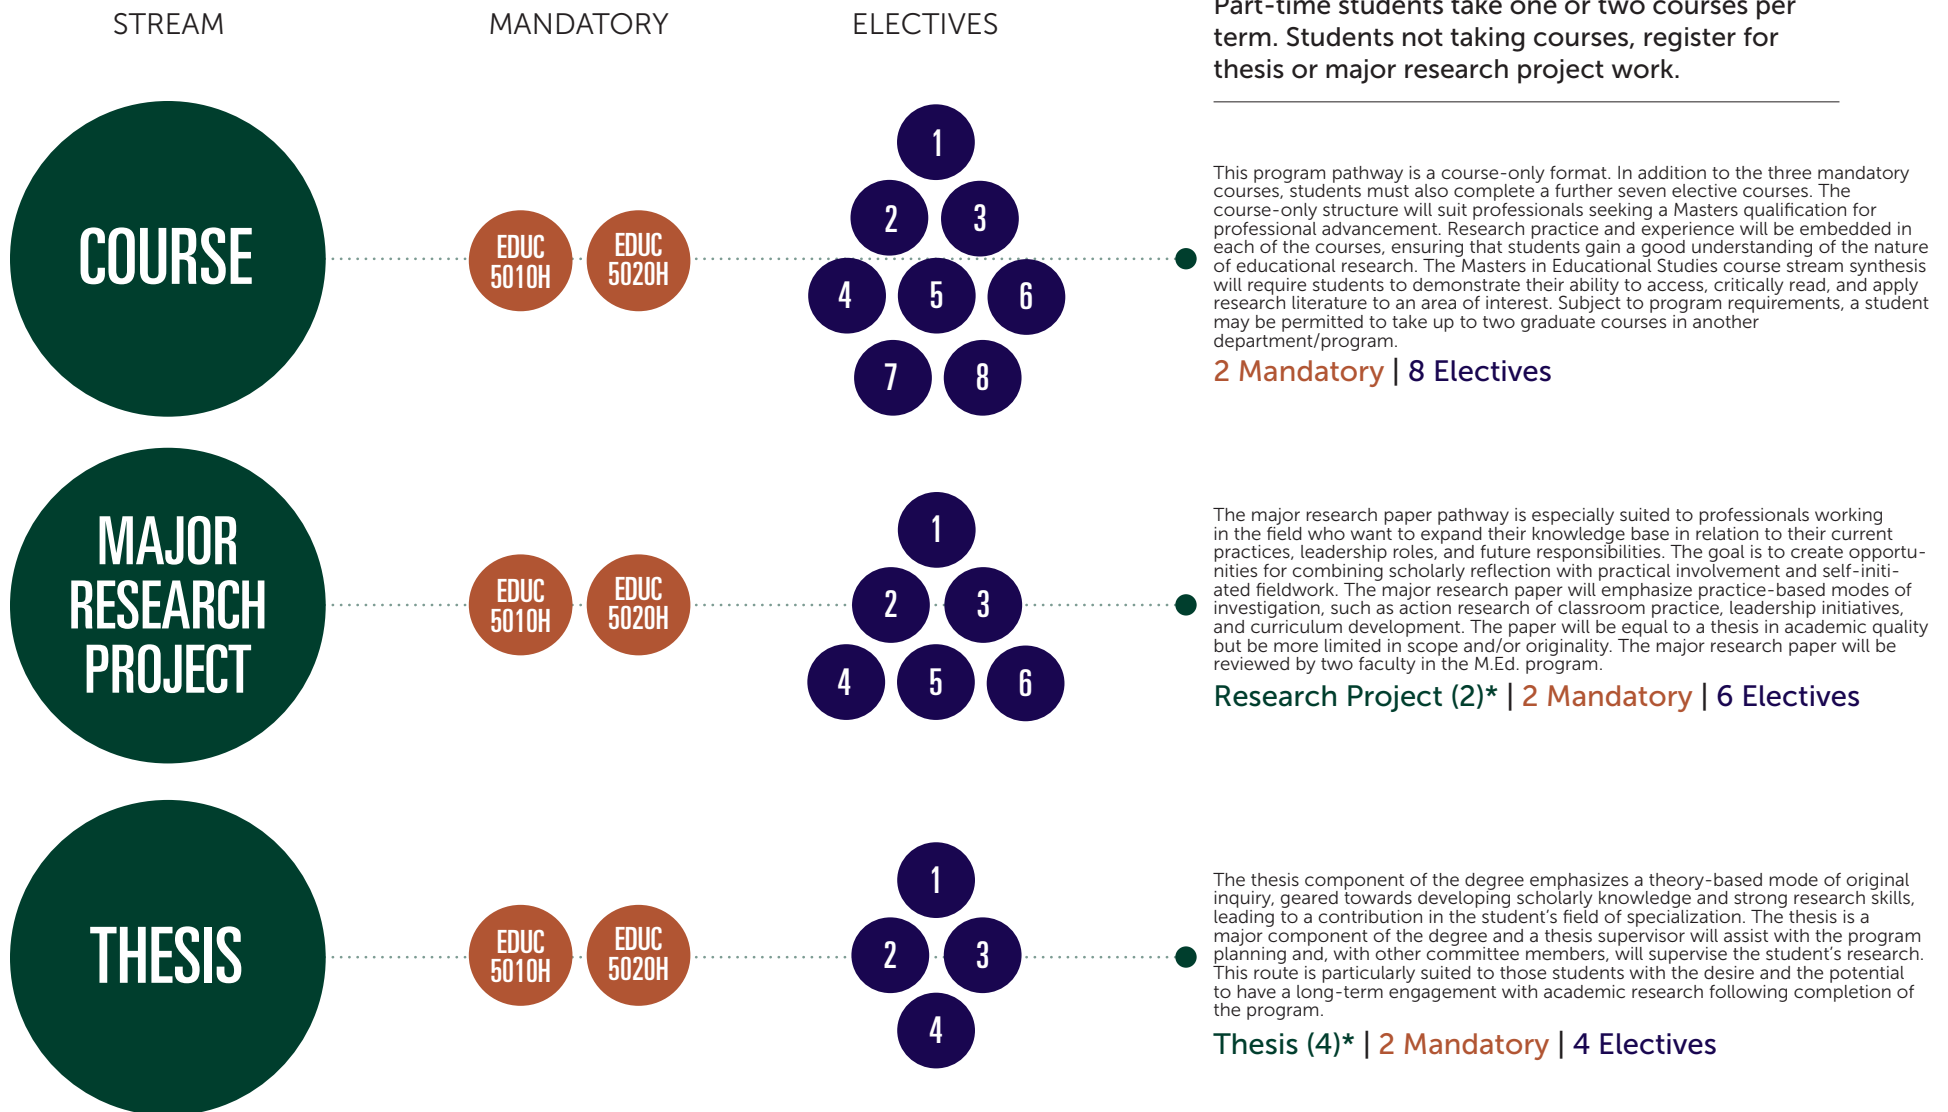

MASTER OF EDUCATION PATHWAY

- Courses in the Fall and Winter terms take place on-site, with some online options.
- Courses generally run 1 evening a week, 6pm-9pm, over a 12 week period, plus an additional reading week.
- Summer courses are offered in a variety of formats ranging from weekly meetings to condensed one or two week blocks.

trentu.ca/education/masters

*Equivalent to (x) courses.

SCHOOL OF EDUCATION