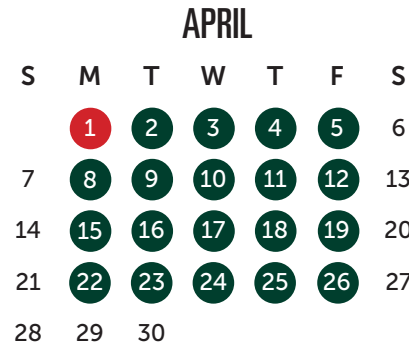

YEAR ONE

2023-2024 CALENDAR

PLEASE NOTE that the timing and sequence of School of Education courses and practicums are tentative and subject to potential change if required by the university and/or our partner school boards. We will endeavor to provide as much advance warning as possible in the event of any changes.

- No Classes/No Practicum
- In Class
- Practicum
- Foundations Week
- Professional Events Week: Part 1
- Professional Events Week: Part 2
- I/S Supporting Literacy
- P/J Supporting Literacy

- Start Date: **Tues. Sept. 5, 2023**
(Sept. 5-8: Foundations Week)
- Alternative Settings Placement
(Dates TBA)
- Academic Year ends **Fri. April 26, 2024**