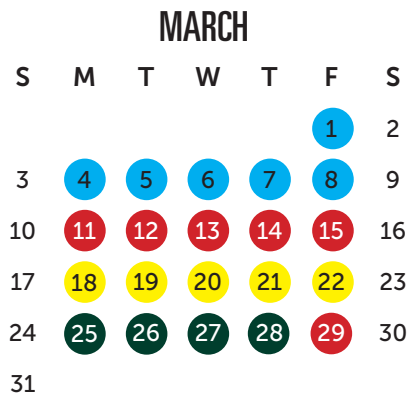

YEAR ONE

2023-2024 CALENDAR

PLEASE NOTE that the timing and sequence of School of Education courses and practicums are tentative and subject to potential change if required by the university and/or our partner school boards. We will endeavor to provide as much advance warning as possible in the event of any changes.

- No Classes/No Practicum
- In Class
- Practicum
- Foundations Week
- Professional Events Week: Part 1
- Professional Events Week: Part 2
- I/S Supporting Literacy
- P/J Supporting Literacy

- Start Date: **Tues. Sept. 5, 2023**
(Sept. 5-8: Foundations Week)
- Alternative Settings Placement
(Dates TBA)
- Academic Year ends **Fri. April 26, 2024**