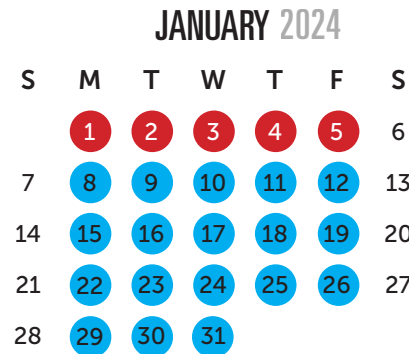

YEAR ONE

2023-2024 CALENDAR

PLEASE NOTE that the timing and sequence of School of Education courses and practicums are tentative and subject to potential change if required by the university and/or our partner school boards. We will endeavor to provide as much advance warning as possible in the event of any changes.

- No Classes/No Practicum
- In Class
- Practicum
- Foundations Week
- Professional Events Week: Part 1
- Professional Events Week: Part 2
- I/S Supporting Literacy
- P/J Supporting Literacy

- Start Date: **Tues. Sept. 5, 2023**
(Sept. 5-8: Foundations Week)
- Alternative Settings Placement
(Dates TBA)
- Academic Year ends **Fri. April 26, 2024**

- Start Date: **Tues. Sept. 5, 2023**
(Sept. 5-8: Observation Week)
- Academic Year ends **Fri. April 26, 2024**