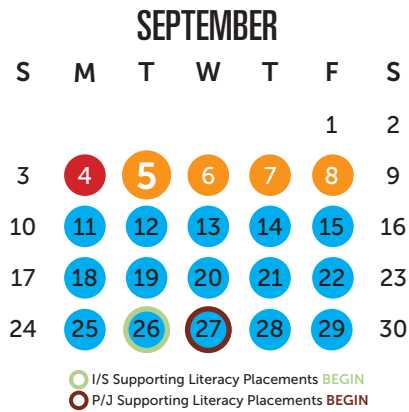

YEAR ONE

2023-2024 CALENDAR

PLEASE NOTE that the timing and sequence of School of Education courses and practicums are tentative and subject to potential change if required by the university and/or our partner school boards. We will endeavor to provide as much advance warning as possible in the event of any changes.

- No Classes/No Practicum
- In Class
- Practicum
- Foundations Week
- Professional Events Week: Part 1
- Professional Events Week: Part 2
- I/S Supporting Literacy
- P/J Supporting Literacy

- Start Date: **Tues. Sept. 5, 2023**
(Sept. 5-8: Foundations Week)
- Alternative Settings Placement
(Dates TBA)
- Academic Year ends **Fri. April 26, 2024**