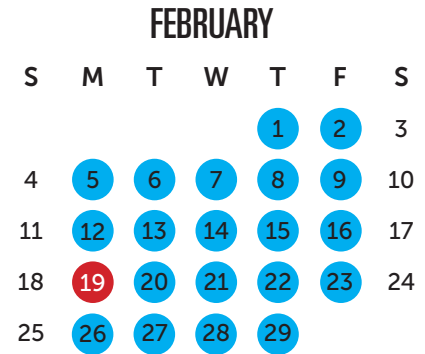

YEAR ONE

2023-2024 CALENDAR

PLEASE NOTE that the timing and sequence of School of Education courses and practicums are tentative and subject to potential change if required by the university and/or our partner school boards. We will endeavor to provide as much advance warning as possible in the event of any changes.

- No Classes/No Practicum
- In Class
- Practicum
- Foundations Week
- Professional Events Week: Part 1
- Professional Events Week: Part 2
- I/S Supporting Literacy
- P/J Supporting Literacy

- Start Date: **Tues. Sept. 5, 2023**
(Sept. 5-8: Foundations Week)
- Alternative Settings Placement
(Dates TBA)
- Academic Year ends **Fri. April 26, 2024**

- Start Date: **Tues. Sept. 5, 2023**
(Sept. 5-8: Observation Week)
- Academic Year ends **Fri. April 26, 2024**