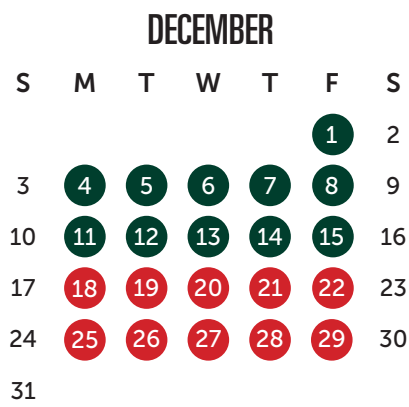

YEAR ONE

2023-2024 CALENDAR

PLEASE NOTE that the timing and sequence of School of Education courses and practicums are tentative and subject to potential change if required by the university and/or our partner school boards. We will endeavor to provide as much advance warning as possible in the event of any changes.

- No Classes/No Practicum
- In Class
- Practicum
- Foundations Week
- Professional Events Week: Part 1
- Professional Events Week: Part 2
- I/S Supporting Literacy
- P/J Supporting Literacy

- Start Date: **Tues. Sept. 5, 2023**
(Sept. 5-8: Foundations Week)
- Alternative Settings Placement
(Dates TBA)
- Academic Year ends **Fri. April 26, 2024**