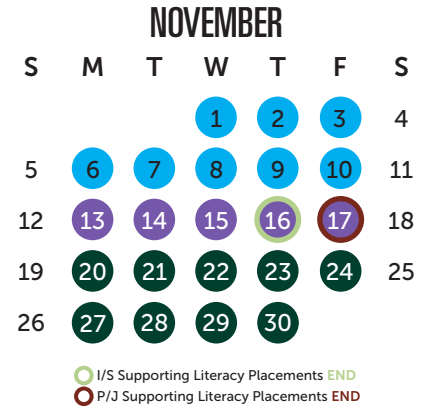

YEAR ONE

2023-2024 CALENDAR

PLEASE NOTE that the timing and sequence of School of Education courses and practicums are tentative and subject to potential change if required by the university and/or our partner school boards. We will endeavor to provide as much advance warning as possible in the event of any changes.

- No Classes/No Practicum
- In Class
- Practicum
- Foundations Week
- Professional Events Week: Part 1
- Professional Events Week: Part 2
- I/S Supporting Literacy
- P/J Supporting Literacy

- Start Date: **Tues. Sept. 5, 2023**
(Sept. 5-8: Foundations Week)
- Alternative Settings Placement
(Dates TBA)
- Academic Year ends **Fri. April 26, 2024**

YEAR TWO

2023-2024 CALENDAR

PLEASE NOTE that the timing and sequence of School of Education courses and practicums are tentative and subject to potential change if required by the university and/or our partner school boards. We will endeavor to provide as much advance warning as possible in the event of any changes.

- Start Date: **Tues. Sept. 5, 2023**
(Sept. 5-8: Observation Week)
- Academic Year ends **Fri. April 26, 2024**