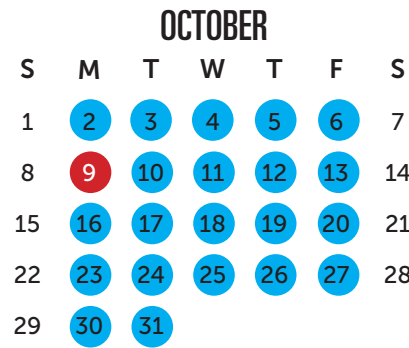

YEAR ONE

2023-2024 CALENDAR

PLEASE NOTE that the timing and sequence of School of Education courses and practicums are tentative and subject to potential change if required by the university and/or our partner school boards. We will endeavor to provide as much advance warning as possible in the event of any changes.

- No Classes/No Practicum
- In Class
- Practicum
- Foundations Week
- Professional Events Week: Part 1
- Professional Events Week: Part 2
- I/S Supporting Literacy
- P/J Supporting Literacy

- Start Date: **Tues. Sept. 5, 2023**
(Sept. 5-8: Foundations Week)
- Alternative Settings Placement
(Dates TBA)
- Academic Year ends **Fri. April 26, 2024**