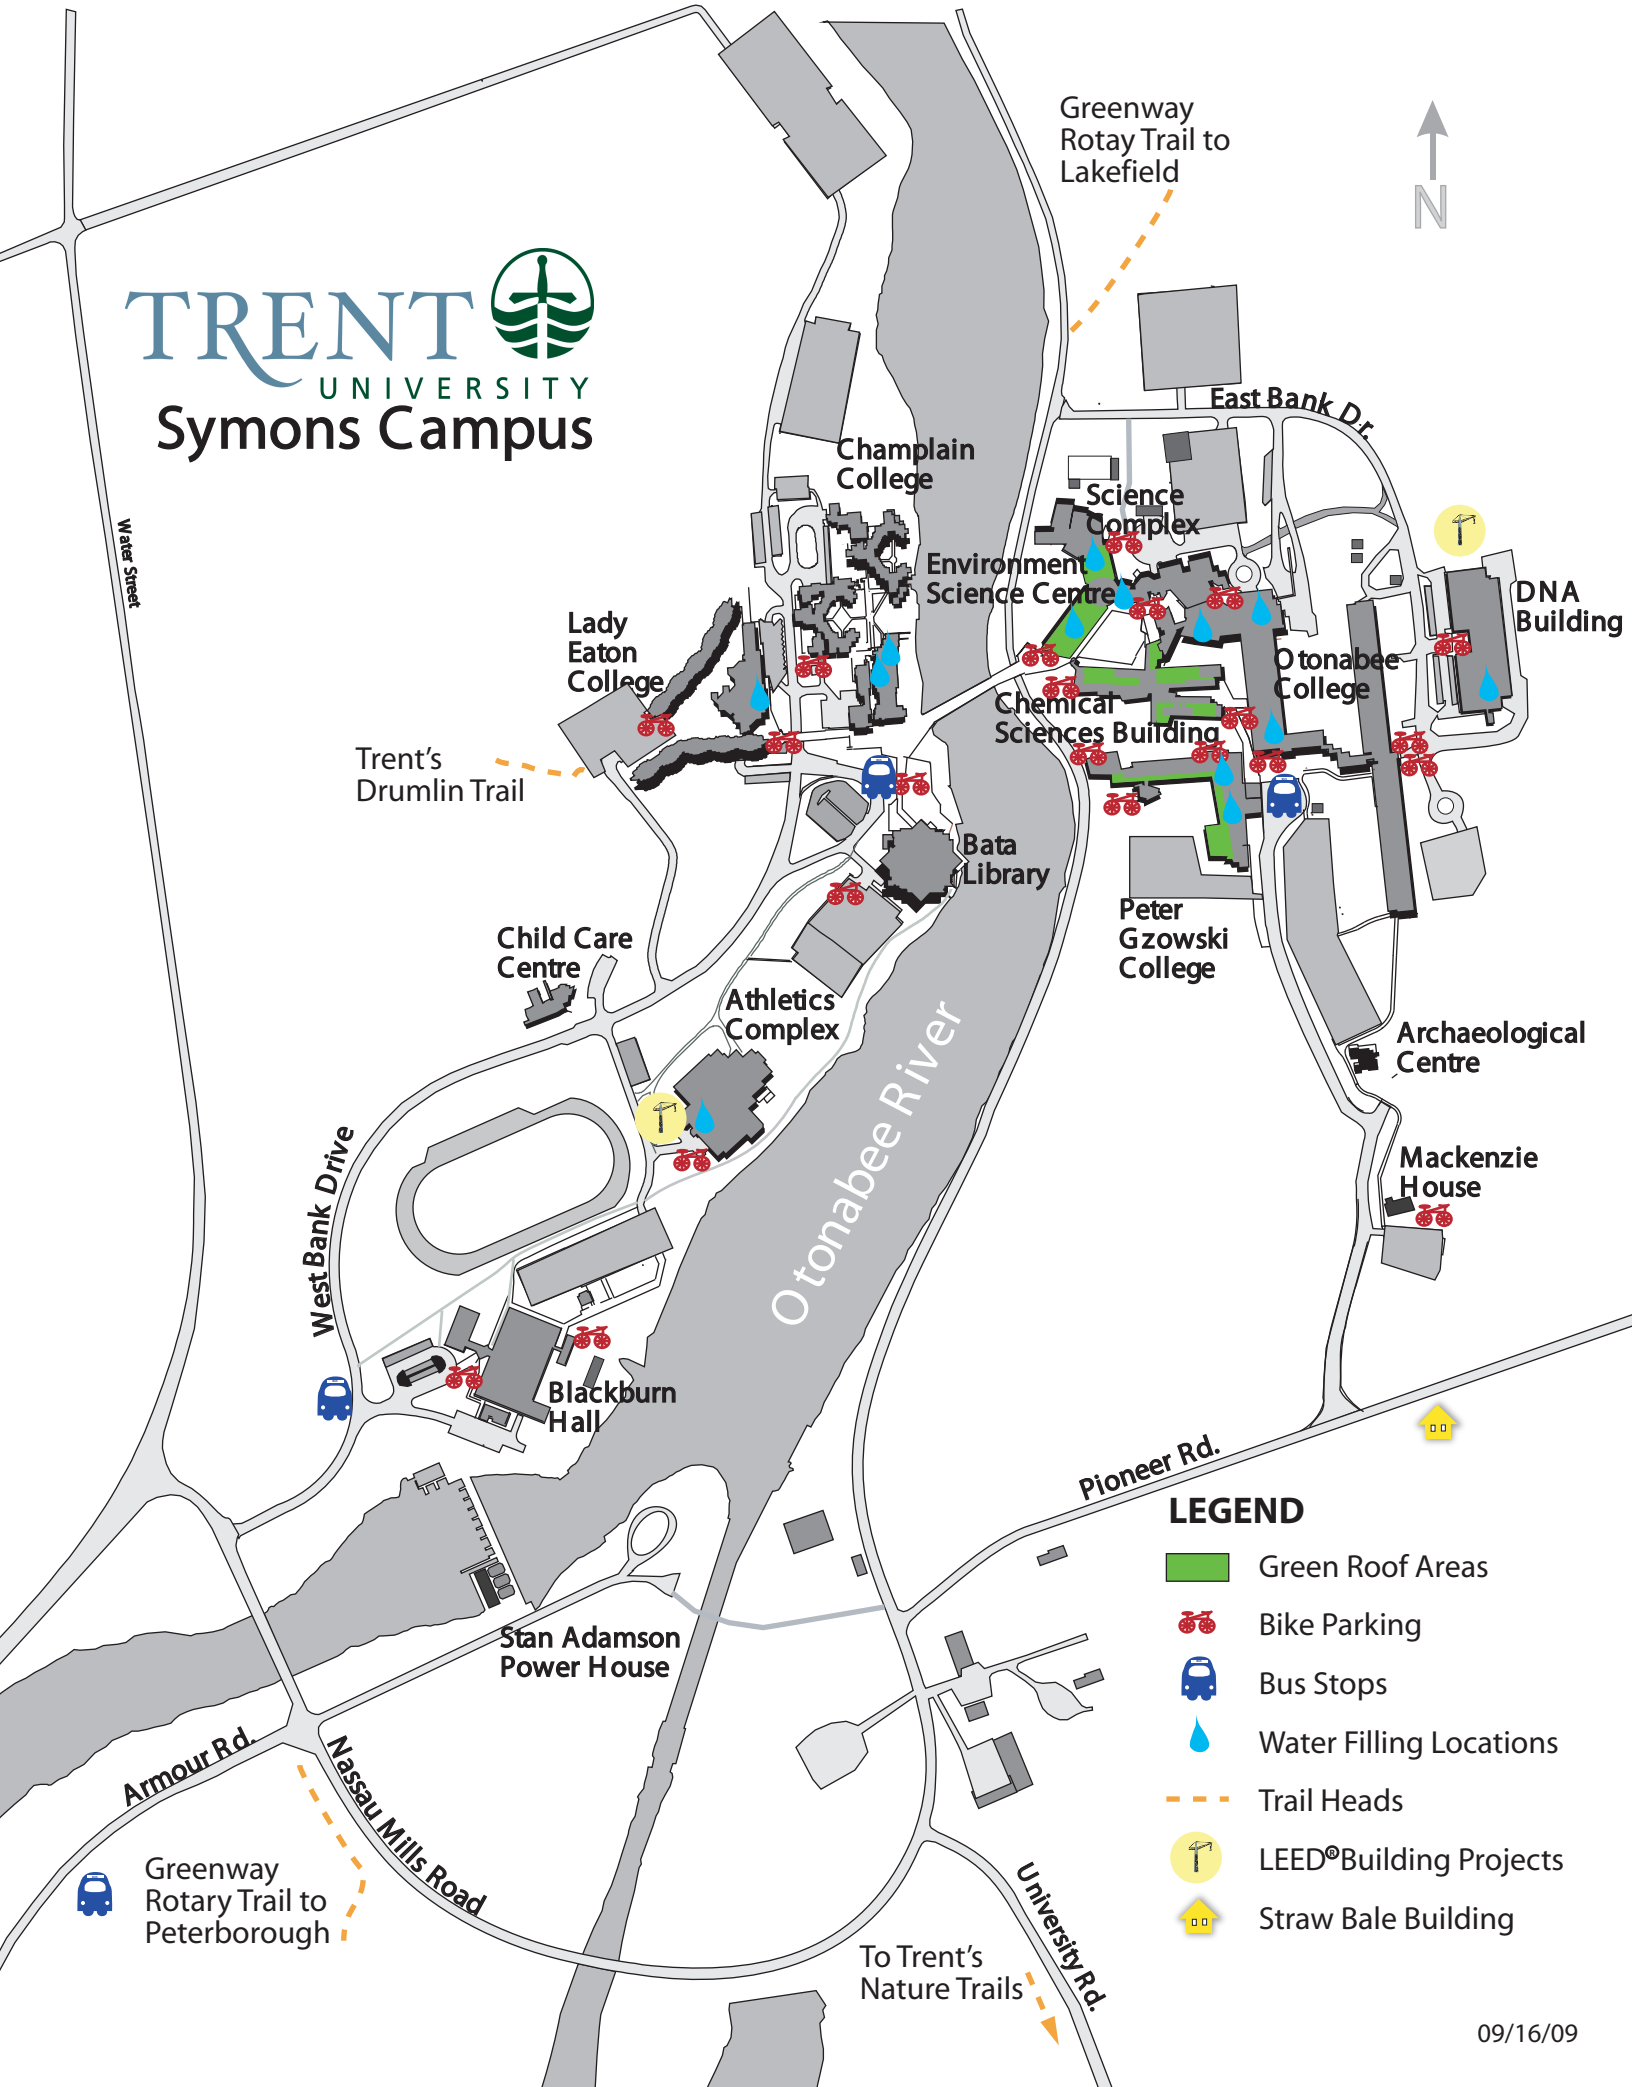

TRENT UNIVERSITY

Symons Campus

LEGEND

-  Green Roof Areas
-  Bike Parking
-  Bus Stops
-  Water Filling Locations
-  Trail Heads
-  LEED® Building Projects
-  Straw Bale Building