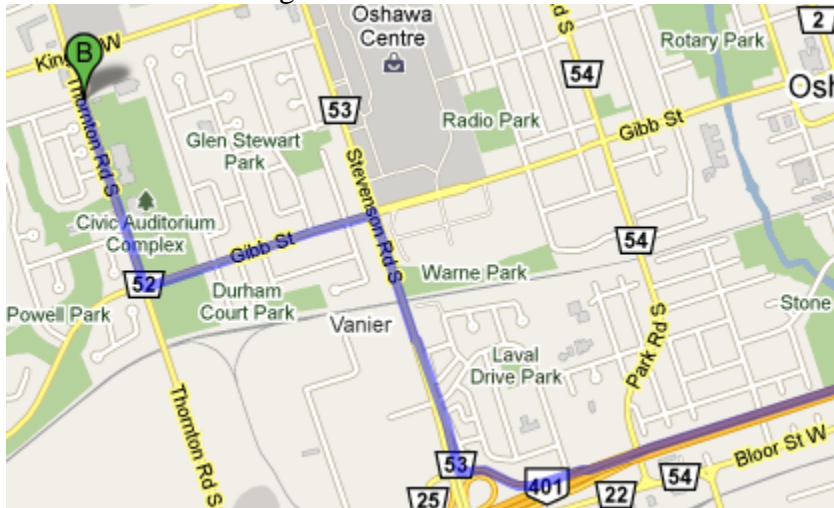

By Car from 401 Traveling West (From the East):

Take Reginal Road 53/Stevenson Road exit
Turn right at Stevenson Rd S/Regional Road 53 (signs for Stevenson Road N)
Turn left at Gibb St (signs for ON-59/Gibb Street)
Turn right at Thornton Rd S/Regional Road 52
55 Thornton on the right

By Car from 401 Traveling East (From the West):

Take exit 401 toward Brock Street N
Merge onto Brock St S/ON12 N
Turn right at Dundas St E/Ontario King's Hwy, Continue to follow Ontario King's Hwy
Turn right at Thornton Rd S/Regional Road 52
55 Thornton on the left

By Car from North

Head south on Simcoe St/Regional Road 2

Turn right at Conlin Rd W

Take the 3rd left onto Thornton Rd N

55 Thornton on the left