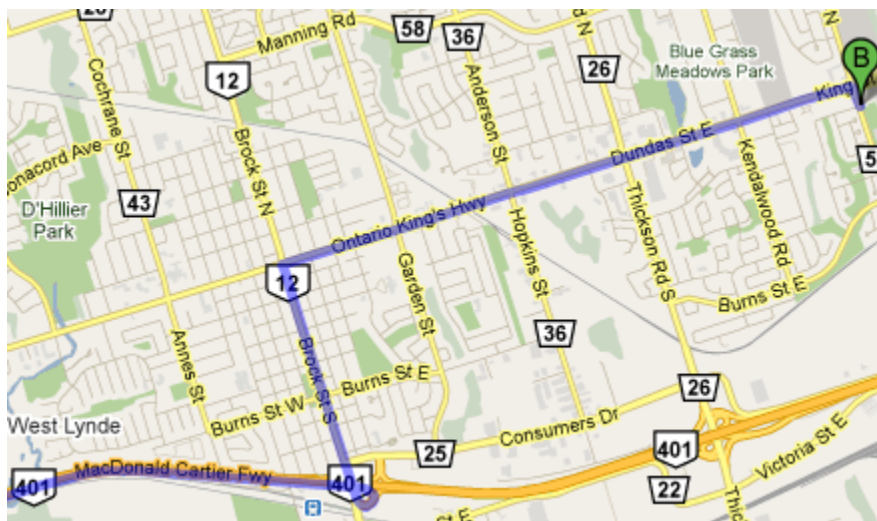

By Car from 401 Traveling West (From the East):

Take Reginal Road 53/Stevenson Road exit
Turn right at Stevenson Rd S/Regional Road 53 (signs for Stevenson Road N)
Turn left at Gibb St (signs for ON-59/Gibb Street)
Turn right at Thornton Rd S/Regional Road 52
55 Thornton on the right

By Car from 401 Traveling East (From the West):

Take exit 401 toward Brock Street N
Merge onto Brock St S/ON12 N
Turn right at Dundas St E/Ontario King's Hwy, Continue to follow Ontario King's Hwy
Turn right at Thornton Rd S/Regional Road 52
55 Thornton on the left

By Car from North

Head south on Simcoe St/Regional Road 2

Turn right at Conlin Rd W

Take the 3rd left onto Thornton Rd N

55 Thornton on the left