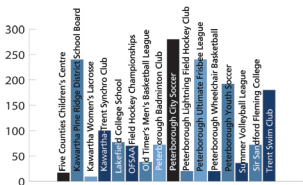

Trent University Pool

Trent University Athletics Community User Groups (hours per year)

Doesn't Include Spring School Mini-camps, Trent Summer Sports Camps, or other community programs