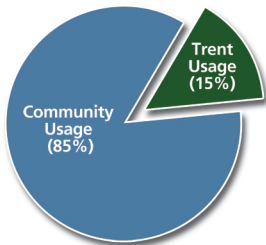

Trent University Pool

Trent University Athletics Community User Groups (hours per year)

Doesn't Include Spring School Mini-camps, Trent Summer Sports Camps, or other community programs